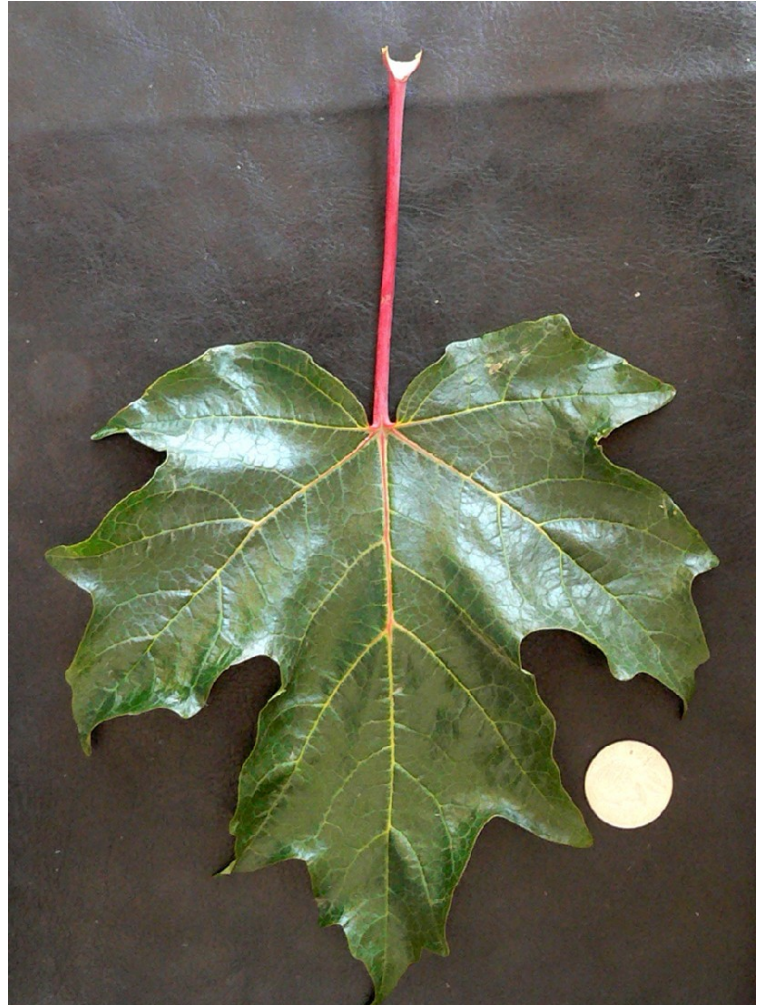

## Acer saccharum 'Bailsta' 'Fall Fiesta'™ Sugar Maple

PP 11,119

Zone: 4-7

Height: 50'-70'

Width: 50'

Crown: Upright Columnar  
Growth Rate: Moderate  
Soil: Acidic  
Drainage: Well drained  
Ozone: Tolerant  
Breakage: Resistant

'Fall Fiesta'™ is a 1998 introduction from our friends at Bailey Nursery. Its main attraction is its fall color, a brilliant display of red/orange. Fall color for 'Fall Fiesta'™ is said stand above the other Sugar Maple varieties, which are all exceptional to begin with. And you can see how deep green and glossy the leaves are. The leaves are also very thick, thus resistant to leaf tatter and leafhopper damage. 'Fall Fiesta'™ is also very vigorous, callipering faster than most other Sugar Maples. definite plus for the grower. This tree also is resistant to frost cracking and sunscald. Robinson Nursery offers 'Fall Fiesta'™ as bare root whips and branched trees.