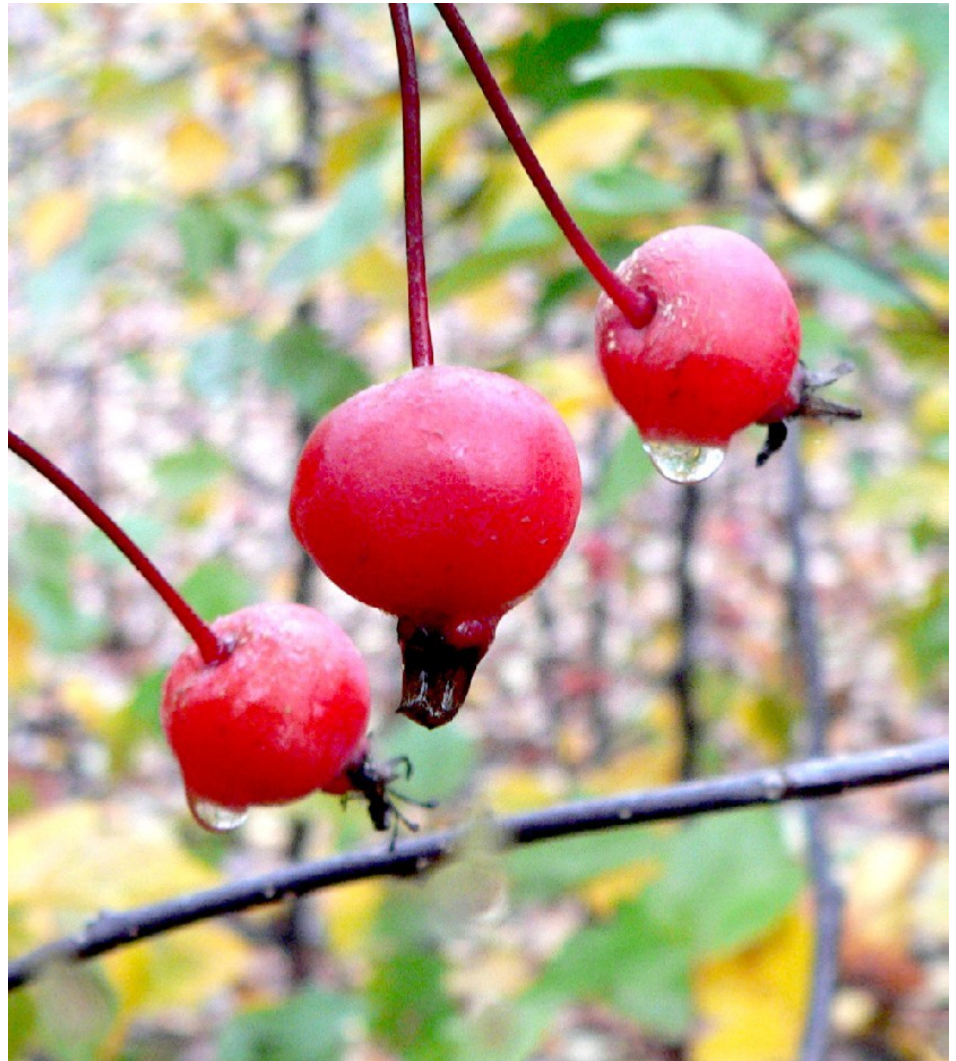

Malus 'Profusion'

'Profusion' Ornamental Apple

Zone: 4

Height: 20'

Width: 20'

Crown: Round

Growth Rate: Moderate

Soil: Clay, loam, sand

pH: Acidic, alkaline

Drainage: Well drained

Drought: Moderate tolerance

Breakage: Resistant

Disease: Mixed resistance

In its early years, 'Profusion' is an upright spreading tree. With age, it tends to spread. 'Profusion's' new foliage is purple. Later in the season it fades to bronze green. The flower is a dark single pink, and profuse, thus the name. The 1/2" fruit in fall is very dark red and persists on the tree into winter. 'Profusion' has been in the trade for a long time. While it has good resistance to Fireblight and Mildew, and excellent resistance to Rust, it is somewhat susceptible to Scab. It will do very well in a dry spring environment, say the Mountain States. But in areas where spring and summer moisture are common, this is probably not the best tree to use.