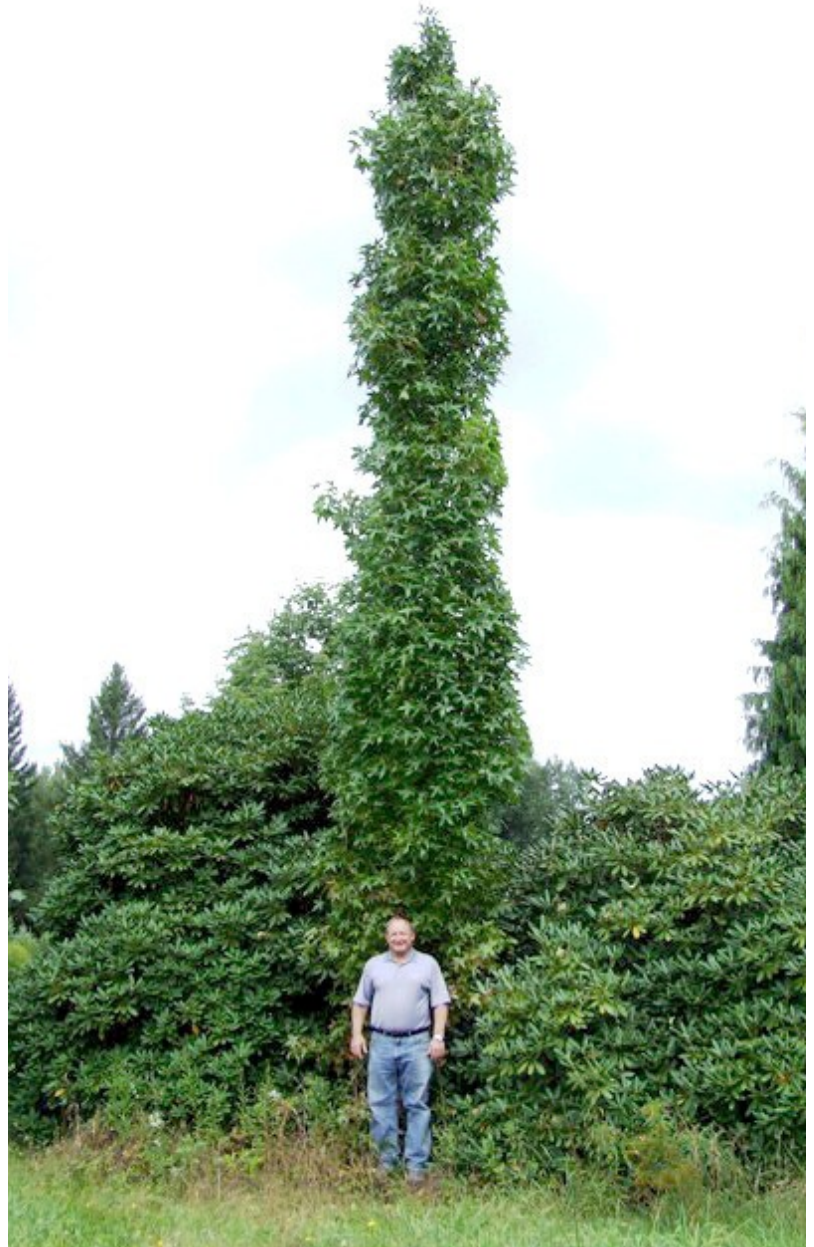

Liquidambar styraciflua 'Slender Silhouette' - Slender Silhouette Sweetgum

Zone: 4-9

Height: 60'

Width: 6'

Crown: Very columnar
Growth Rate: Rapid
Soil: Loam, clay
pH: Acidic, slightly alkaline
Drainage: Well drained, some flooding
Drought: Moderate tolerance
Breakage: Susceptible
Pests: Few if any
Disease: Few if any

Here one for all of you columnar tree lovers. This tree in Ohio is 12 years old and as you can see, about 30 feet tall. Pretty fast. Besides that, it's

Seedless! And the fall color is yellow to reddish purple. It's pretty much problem free. And like all the Liquidambar, it is a tree that does very well in urban conditions. This is a perfect tree for a tight place, perfect for a specimen or group planting. And it is problem free. Robinson Nursery offers 'Slender Silhouette' in #3 Grow Ready™ liners