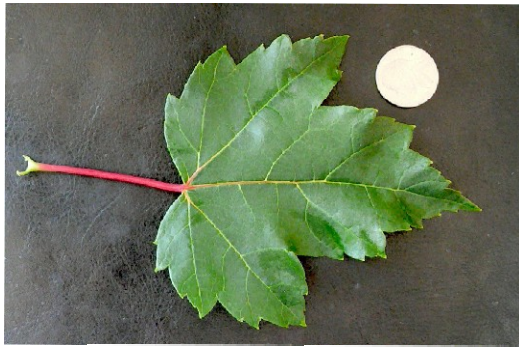

## Acer rubrum 'Magnificent Magenta'®

## Burgundy Belle Maple PP 7222

Zone: 3

Height: 45'

Width: 35'

Crown: Oval to Round, Compact, Uniform  
Soils: Adaptable to various soils, tolerates  
wets soils & drought  
pH: 6.5 or lower

The original Burgundy Belle was found in Kansas. It had an oval to round, very dense crown. What really set this tree apart was its magenta or red-violet fall color. The picture left is close to the real fall color. When the sun shines through these leaves they simply glow. Burgundy Belle is said to have its colored leaves on show for up to six weeks in October and November, and be able to still hold onto its leaves after a couple hard frosts. We have heard from customers that it gets through hard winters better than A. rubrum Northwood, as far north as the Twin Cities. Robinson has Acer Burgundy Belle in whips and branched trees.