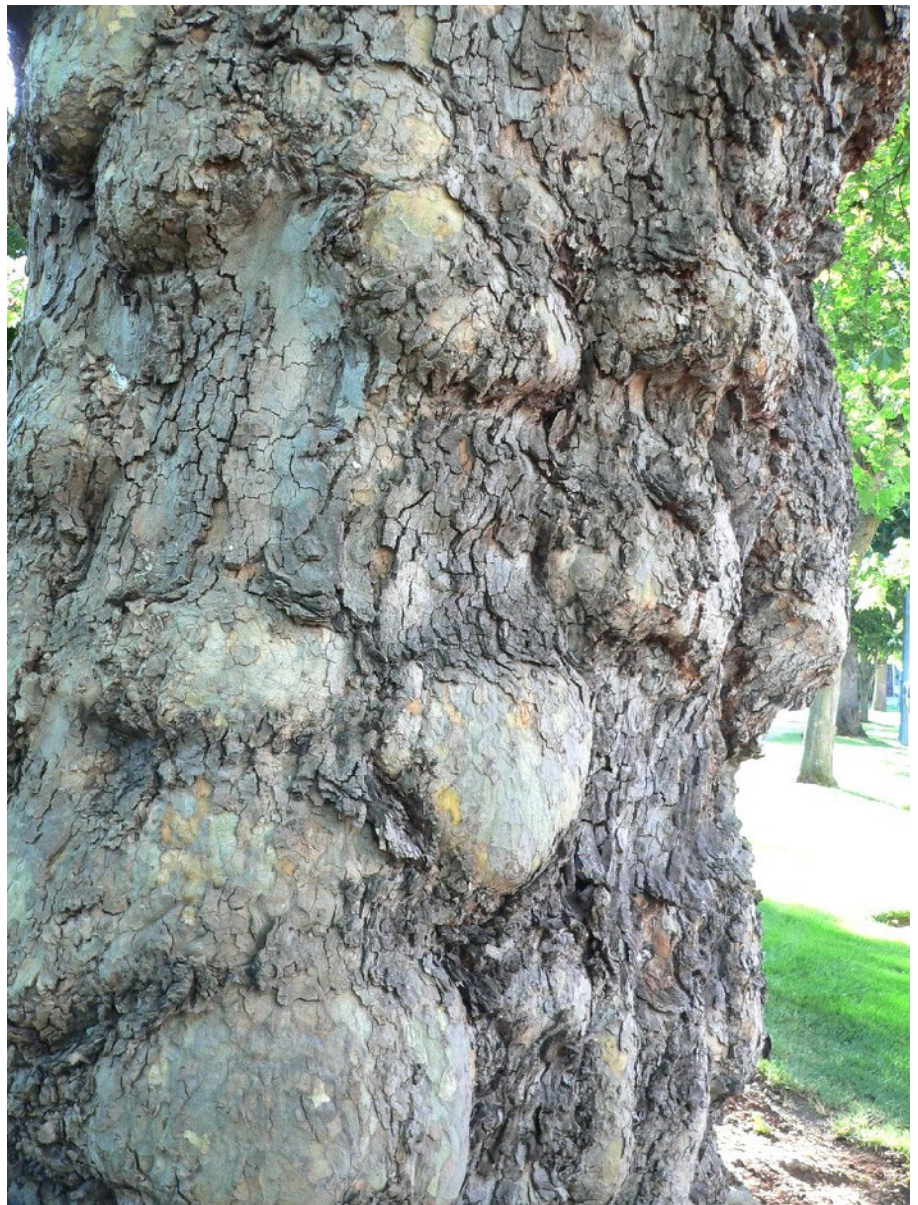

Platanus acerifolia 'Bloodgood' - Bloodgood London Plane Tree

Zone: 4-8

Height: 50'

Width: 40'

Crown: Round, spreading

Foliage: 8" to 12" long

Flower: Inconspicuous

Fall Color: Yellow

Soils: Tolerant

Roots: Can lift concrete

This noble tree has fallen on hard times of late. It is so huge that many city foresters no longer allow it. It's a vigorous grower and can be up to 2" caliper in two years. It has a tendency to form a single leader but needs staking and pruning. 'Bloodgood' has beautiful jigsaw puzzle bark and thrives in tough urban conditions. Our trees are grown from cuttings and are available in branched and whip trees.